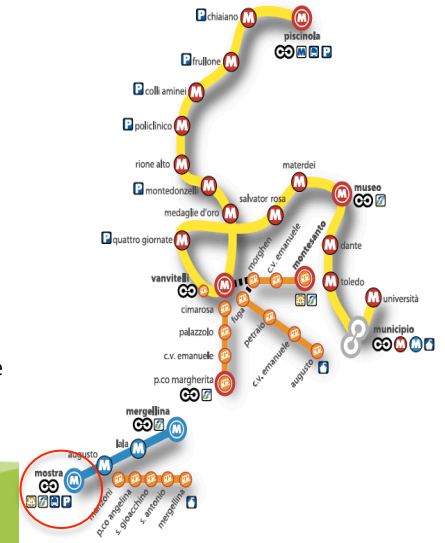

WHERE TO FIND...?

- TEACHING PROGRAMMES: www.docenti.unina.it - professor – “programmi”
- EXAMS TIMETABLE: <http://www.economia.unina.it> - <http://www.stim.unina.it>
- NEWS AND OTHER INFORMATION: www.unina.it - www.stim.unina.it

PRACTICAL INFORMATION

Where to find practical information:

1. Ufficio Affari Internazionali (International affair office) - URI

DE SIMONE DAVID

Tel.: 081-2537101

e-mail: david.desimone@unina.it

2. Professors' information (for news and teaching programmes):

www.docenti.unina.it

3. University information

www.unina.it

<http://economia_management_istituzioni.dip.unina.it>

<http://dises.dip.unina.it>

4. Exams reservation

Segreteria - Via Cinthia, 26

Tel. 081 676520

e-mail: preseco@unina.it

sito web: www.economia.unina.it